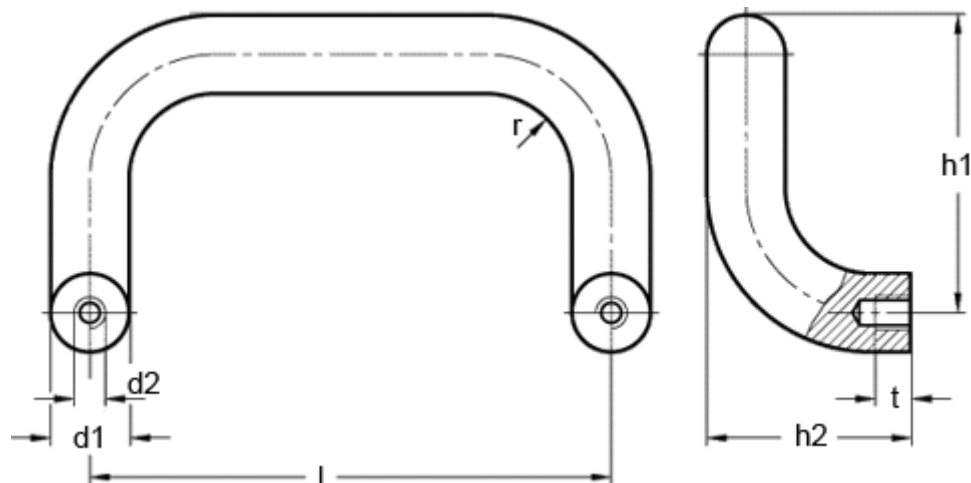

Article number: 20167363

Description: E+G Cabinet U-handle GN 426.1-AL-20-200-BL

Measures

$d1$	= 20
$d2$	= M8
$h1$	= 105
$h2$	= 68
l	= 200
r	= 22
t min	= 15